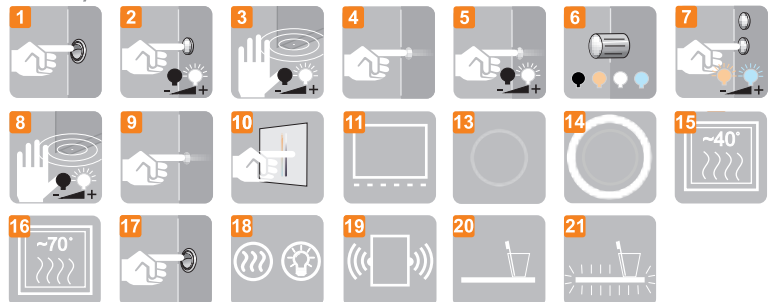

LED colour / LED-Farbe / Kolor LED:

CW
~6000K

NW
~4000K

WW
~3000K

Technical data   Technische Daten   Dane techniczne

BIANCA 80x60

BIANCA 100x60

BIANCA 100x80

BIANCA 120x80

Other dimensions available on request
Andere Abmessungen auf Anfrage
Inne wymiary na zamówienie

Additional elements on request / Zusatzelemente auf Anfrage
Elementy dodatkowe na zamówienie